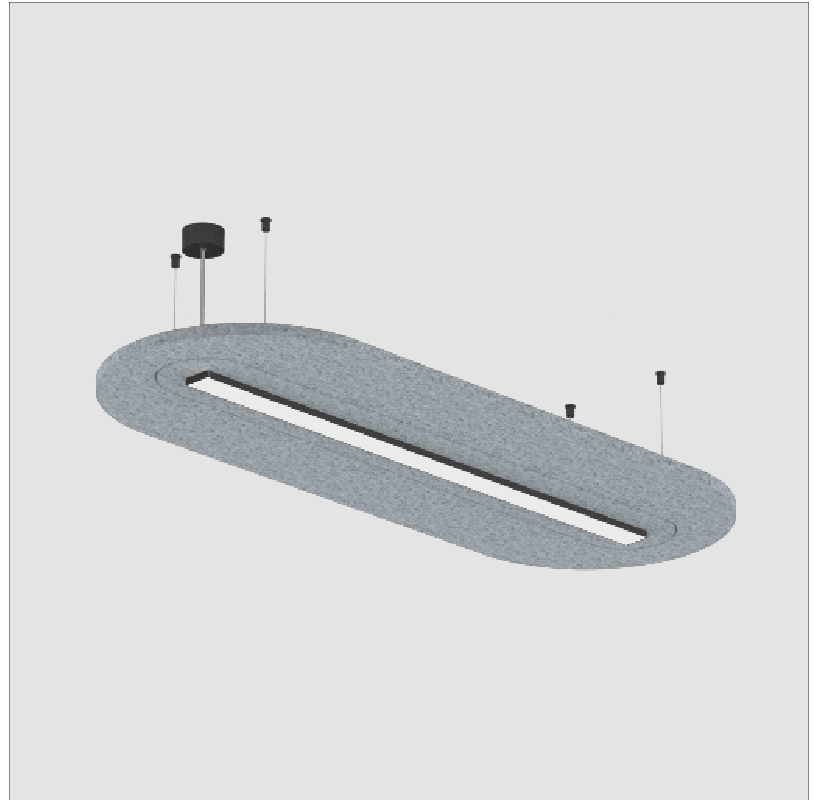

Diffuser: [PMMA - Opal / Clear / Microprism / Clear Microprism / Wallwash Double Asymmetric / Glare Control / Black Raster / Black Raster / Wallwash Left / Wallwash Right](#)

Fixture Finish: [SSR / BKV / CWI / CRY / HAB / UFT / ITA / RUA / FTG / MYG / LOD / PUS / FRO / FUP / KIA / POP / BLS / SPG / MEY / GOH / CHC / COM / ABZ / JAG / OBR / MOS / ROR](#)

Holder Finish: [SSR / BKV / CWI / CRY / HAB / LAG / UFT / ITA / RUA / RUR / MIC / FTG / MYG / TWT / LOD / PUS / FRO / FUP / KIA / POP / BLS / SPG / MEY / GOH / GUM / CHC / COM / ABZ / JAG](#)

Accent Finish: [OPL / MPM / CMP / BKR / WHR / GCL / WWR / WWL / WDA](#)

Acoustic Finish: [SFW / CYW / SEE / SYN / MTS / PMB / TTN / CYB / STO / DPE / BES / SHB / ARE / ANE / VRD / CRF](#)

Fixture Material: [Acoustic / Aluminum / PMMA](#)

Primary Material: [Acoustic](#)

Cable Details: [2000mm/78 3/4" or 6000mm/236 1/4" Cable, - Transparent](#)

ELECTRICAL

Lamp Type: LED
Input Wattage (W): 25.8
Total Output Wattage (W): 23.6
Dimming: [Non-dimming / DALI Dimming / MATTER Dimming](#)
Driver Included: No
Driver Location: Remote
Driver Class: Class 2
Input Voltage (V): 120 - 277
Upon Request: [0 - 10V Dimming / Phase Dimming](#)

LED

Color Temperature (°K): [2700 / 3000 / 3500 / 4000](#)
Max. Delivered Lumen (lm): Max 3694
Nominal Lumen (lm): Max 4280
CRI: >90 CRI
Lamp Life (hrs): 50000

OPTICAL

RATINGS AND CERTIFICATIONS

Certified By: Certified for North American Standards
IP rating: IP20