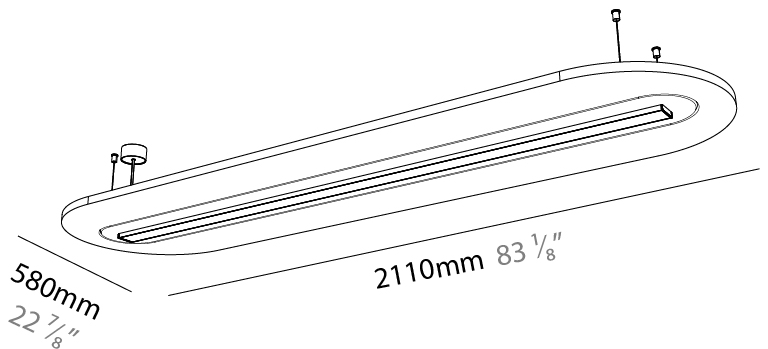

Diffuser: [PMMA - Opal / Clear / Microprism / Clear Microprism / Wallwash Double Asymmetric / Glare Control / Black Raster / Black Raster / Wallwash Left / Wallwash Right](#)

Fixture Finish: [SSR / BKV / CWI / CRY / HAB / UFT / ITA / RUA / FTG / MYG / LOD / PUS / FRO / FUP / KIA / POP / BLS / SPG / MEY / GOH / CHC / COM / ABZ / JAG / OBR / MOS / ROR](#)

Holder Finish: [SSR / BKV / CWI / CRY / HAB / LAG / UFT / ITA / RUA / RUR / MIC / FTG / MYG / TWT / LOD / PUS / FRO / FUP / KIA / POP / BLS / SPG / MEY / GOH / GUM / CHC / COM / ABZ / JAG](#)

Accent Finish: [OPL / MPM / CMP / BKR / WHR / GCL / WWR / WWL / WDA](#)

Acoustic Finish: [SFW / CYW / SEE / SYN / MTS / PMB / TTN / CYB / STO / DPE / BES / SHB / ARE / ANE / VRD / CRF](#)

Fixture Material: [Acoustic / Aluminum / PMMA](#)

Primary Material: [Acoustic](#)

Cable Details: [2000mm/78 3/4" or 6000mm/236 1/4" Cable, - Transparent](#)

ELECTRICAL

Lamp Type: LED
Input Wattage (W): 38.7
Total Output Wattage (W): 35.5
Dimming: [Non-dimming / DALI Dimming / MATTER Dimming](#)
Driver Included: No
Driver Location: Remote
Driver Class: Class 2
Input Voltage (V): 120 - 277
Upon Request: [0 - 10V Dimming / Phase Dimming](#)

LED

Color Temperature (°K): [2700 / 3000 / 3500 / 4000](#)
Max. Delivered Lumen (lm): Max 5540
Nominal Lumen (lm): Max 6420
CRI: >90 CRI
Lamp Life (hrs): 50000

OPTICAL

RATINGS AND CERTIFICATIONS

Certified By: Certified for North American Standards
IP rating: IP20