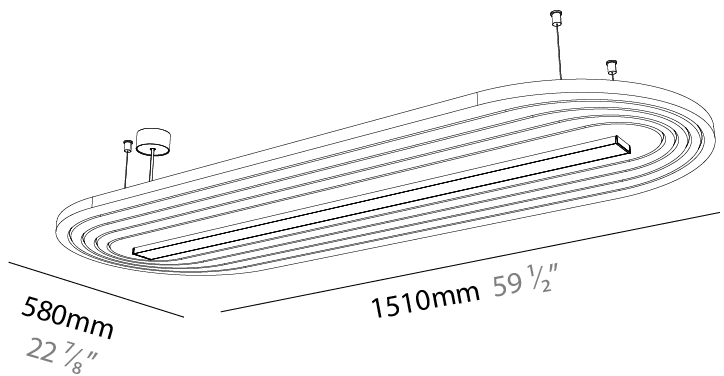

Diffuser: [PMMA - Opal / Clear / Microprism / Clear Microprism / Wallwash Double Asymmetric / Glare Control / Black Raster / Black Raster / Wallwash Left / Wallwash Right](#)

Fixture Finish: [SSR / BKV / CWI / CRY / HAB / UFT / ITA / RUA / FTG / MYG / LOD / PUS / FRO / FUP / KIA / POP / BLS / SPG / MEY / GOH / CHC / COM / ABZ / JAG / OBR / MOS / ROR](#)

Holder Finish: [SSR / BKV / CWI / CRY / HAB / LAG / UFT / ITA / RUA / RUR / MIC / FTG / MYG / TWT / LOD / PUS / FRO / FUP / KIA / POP / BLS / SPG / MEY / GOH / GUM / CHC / COM / ABZ / JAG](#)

Accent Finish: [OPL / MPM / CMP / BKR / WHR / GCL / WWR / WWL / WDA](#)

Acoustic Finish: [SFW / CYW / SEE / SYN / MTS / PMB / TTN / CYB / STO / DPE / BES / SHB / ARE / ANE / VRD / CRF](#)

Fixture Material: [Acoustic / Aluminum / PMMA](#)

Primary Material: [Acoustic](#)

Cable Details: [2000mm/78 3/4" or 6000mm/236 1/4" Cable, - Transparent](#)

ELECTRICAL

Lamp Type: LED
Input Wattage (W): 25.8
Total Output Wattage (W): 23.6
Dimming: [Non-dimming / DALI Dimming / MATTER Dimming](#)
Driver Included: No
Driver Location: Remote
Driver Class: Class 2
Input Voltage (V): 120 - 277
Upon Request: [0 - 10V Dimming / Phase Dimming](#)

LED

Color Temperature (°K): [2700 / 3000 / 3500 / 4000](#)
Max. Delivered Lumen (lm): Max 3694
Nominal Lumen (lm): Max 4280
CRI: >90 CRI
Lamp Life (hrs): 50000

OPTICAL

RATINGS AND CERTIFICATIONS

Certified By: [Certified for North American Standards](#)
IP rating: IP20