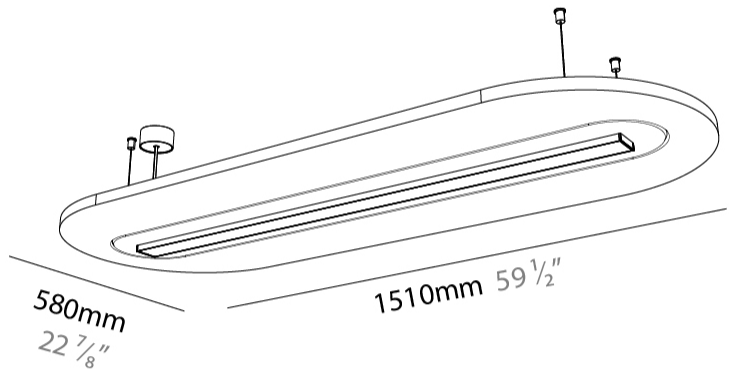

Diffuser: [PMMA - Opal / Clear / Microprism / Clear Microprism / Wallwash Double Asymmetric / Glare Control / Black Raster / Black Raster / Wallwash Left / Wallwash Right](#)

Fixture Finish: [SSR / BKV / CWI / CRY / HAB / UFT / ITA / RUA / FTG / MYG / LOD / PUS / FRO / FUP / KIA / POP / BLS / SPG / MEY / GOH / CHC / COM / ABZ / JAG / OBR / MOS / ROR](#)

Holder Finish: [SSR / BKV / CWI / CRY / HAB / LAG / UFT / ITA / RUA / RUR / MIC / FTG / MYG / TWT / LOD / PUS / FRO / FUP / KIA / POP / BLS / SPG / MEY / GOH / GUM / CHC / COM / ABZ / JAG](#)

Accent Finish: [OPL / MPM / CMP / BKR / WHR / GCL / WWR / WWL / WDA](#)

Acoustic Finish: [SFW / CYW / SEE / SYN / MTS / PMB / TTN / CYB / STO / DPE / BES / SHB / ARE / ANE / VRD / CRF](#)

Fixture Material: [Acoustic / Aluminum / PMMA](#)

Primary Material: [Acoustic](#)

Cable Details: [2000mm/78 3/4" or 6000mm/236 1/4" Cable, - Transparent](#)

ELECTRICAL

Lamp Type: LED
Input Wattage (W): 25.8
Total Output Wattage (W): 23.6
Dimming: [Non-dimming / DALI Dimming / MATTER Dimming](#)
Driver Included: No
Driver Location: Remote
Driver Class: Class 2
Input Voltage (V): 120 - 277
Upon Request: [0 - 10V Dimming / Phase Dimming](#)

LED

Color Temperature (°K): [2700 / 3000 / 3500 / 4000](#)
Max. Delivered Lumen (lm): Max 3694
Nominal Lumen (lm): Max 4280
CRI: >90 CRI
Lamp Life (hrs): 50000

OPTICAL

RATINGS AND CERTIFICATIONS

Certified By: Certified for North American Standards
IP rating: IP20