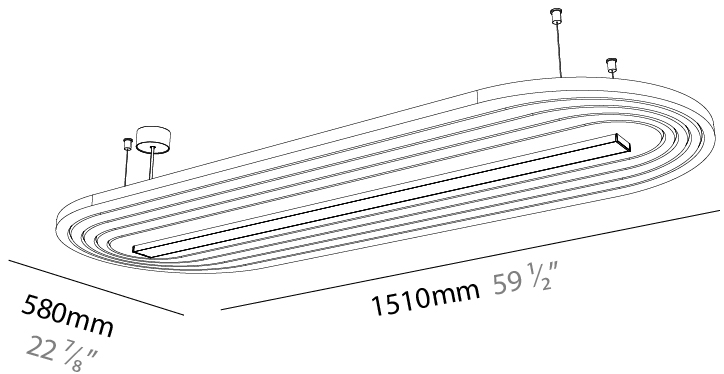

Diffuser: [PMMA - Opal / Clear / Microprism / Clear Microprism / Wallwash Double Asymmetric / Glare Control / Black Raster / Black Raster / Wallwash Left / Wallwash Right](#)

Fixture Finish: [SSR / BKV / CWI / CRY / HAB / UFT / ITA / RUA / FTG / MYG / LOD / PUS / FRO / FUP / KIA / POP / BLS / SPG / MEY / GOH / CHC / COM / ABZ / JAG / OBR / MOS / ROR](#)

Holder Finish: [SSR / BKV / CWI / CRY / HAB / LAG / UFT / ITA / RUA / RUR / MIC / FTG / MYG / TWT / LOD / PUS / FRO / FUP / KIA / POP / BLS / SPG / MEY / GOH / GUM / CHC / COM / ABZ / JAG](#)

Accent Finish: [OPL / MPM / CMP / BKR / WHR / GCL / WWR / WWL / WDA](#)

Acoustic Finish: [SFW / CYW / SEE / SYN / MTS / PMB / TTN / CYB / STO / DPE / BES / SHB / ARE / ANE / VRD / CRF](#)

Fixture Material: [Acoustic / Aluminum / PMMA](#)

Primary Material: [Acoustic](#)

Cable Details: [2000mm/78 3/4" or 6000mm/236 1/4" Cable, - Transparent](#)

ELECTRICAL

Lamp Type: LED
Input Wattage (W): 47.3
Total Output Wattage (W): 42.7
Dimming: [Non-dimming / DALI Dimming / MATTER Dimming](#)
Driver Included: No
Driver Location: Remote
Driver Class: Class 2
Input Voltage (V): 120 - 277
Upon Request: [0 - 10V Dimming / Phase Dimming](#)

LED

Color Temperature (°K): [2700 / 3000 / 3500 / 4000](#)
Max. Delivered Lumen (lm): Max 6567
Nominal Lumen (lm): Max 7840
CRI: >90 CRI
Lamp Life (hrs): 50000

OPTICAL

RATINGS AND CERTIFICATIONS

Certified By: Certified for North American Standards
IP rating: IP20