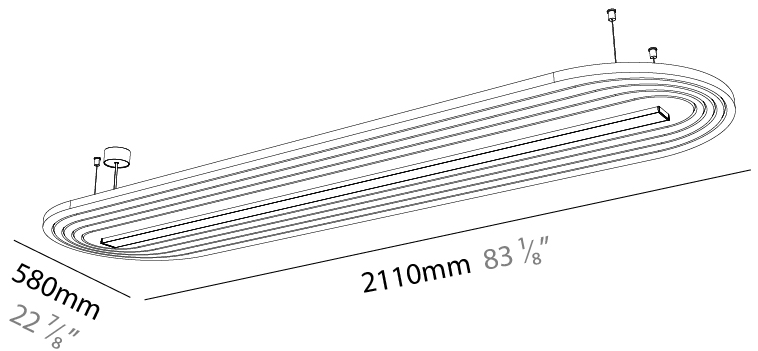

Holder Finish: [SSR / BKV / CWI / CRY / HAB / LAG / UFT / ITA / RUA / RUR / MIC / FTG / MYG / TWT / LOD / PUS / FRO / FUP / KIA / POP / BLS / SPG / MEY / GOH / GUM / CHC / COM / ABZ / JAG](#)

Accent Finish: [OPL / MPM / CMP / BKR / WHR / GCL / WWR / WWL / WDA](#)

Acoustic Finish: [SFW / CYW / SEE / SYN / MTS / PMB / TTN / CYB / STO / DPE / BES / SHB / ARE / ANE / VRD / CRF](#)

Fixture Material: [Acoustic / Aluminum / PMMA](#)

Primary Material: [Acoustic](#)

Cable Details: [2000mm/78 3/4" or 6000mm/236 1/4" Cable, - Transparent](#)

ELECTRICAL

Lamp Type: LED
Input Wattage (W): 73.1
Total Output Wattage (W): 66.3
Dimming: [Non-dimming / DALI Dimming / MATTER Dimming](#)
Driver Included: No
Driver Location: Remote
Driver Class: Class 2
Input Voltage (V): 120 - 277
Upon Request: [0 - 10V Dimming / Phase Dimming](#)

LED

Color Temperature (°K): [2700 / 3000 / 3500 / 4000](#)
Max. Delivered Lumen (lm): Max 10140
Nominal Lumen (lm): Max 12120
CRI: >90 CRI
Lamp Life (hrs): 50000

OPTICAL

RATINGS AND CERTIFICATIONS

Certified By: Certified for North American Standards

IP Rating: [IP20](#) © 2026, T 1800-388-3382, F 416-247-9319, www.zaneen.com

Available for International specifications by adding 'INT' at the end of the existing Model #. For assistance on 'custom' specifications, contact zteam@zaneen.com. In a constant effort to supply the best product, we reserve the right to change specifications or materials without notice. The most recent specification sheets are found at zaneen.com