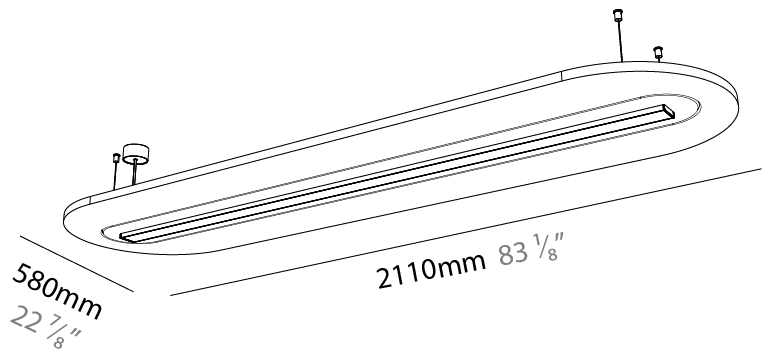

Holder Finish: [SSR / BKV / CWI / CRY / HAB / LAG / UFT / ITA / RUA / RUR / MIC / FTG / MYG / TWT / LOD / PUS / FRO / FUP / KIA / POP / BLS / SPG / MEY / GOH / GUM / CHC / COM / ABZ / JAG](#)

Accent Finish: [OPL / MPM / CMP / BKR / WHR / GCL / WWR / WWL / WDA](#)
Acoustic Finish: [SFW / CYW / SEE / SYN / MTS / PMB / TTN / CYB / STO / DPE / BES / SHB / ARE / ANE / VRD / CRF](#)

Fixture Material: [Acoustic / Aluminum / PMMA](#)

Primary Material: [Acoustic](#)

Cable Details: [2000mm/78 3/4" or 6000mm/236 1/4" Cable, - Transparent](#)

ELECTRICAL

Lamp Type: LED
Input Wattage (W): 73.1
Total Output Wattage (W): 66.3
Dimming: [Non-dimming / DALI Dimming / MATTER Dimming](#)
Driver Included: No
Driver Location: Remote
Driver Class: Class 2
Input Voltage (V): 120 - 277
Upon Request: [0 - 10V Dimming / Phase Dimming](#)

LED

Color Temperature (°K): [2700 / 3000 / 3500 / 4000](#)
Max. Delivered Lumen (lm): Max 10140
Nominal Lumen (lm): Max 12120
CRI: >90 CRI
Lamp Life (hrs): 50000

OPTICAL

RATINGS AND CERTIFICATIONS

Certified By: Certified for North American Standards

IP Rating: [IP20](#) © 2026, T 1800-388-3382, F 416-247-9319, www.zaneen.com

Available for International specifications by adding 'INT' at the end of the existing Model #. For assistance on 'custom' specifications, contact zteam@zaneen.com. In a constant effort to supply the best product, we reserve the right to change specifications or materials without notice. The most recent specification sheets are found at zaneen.com