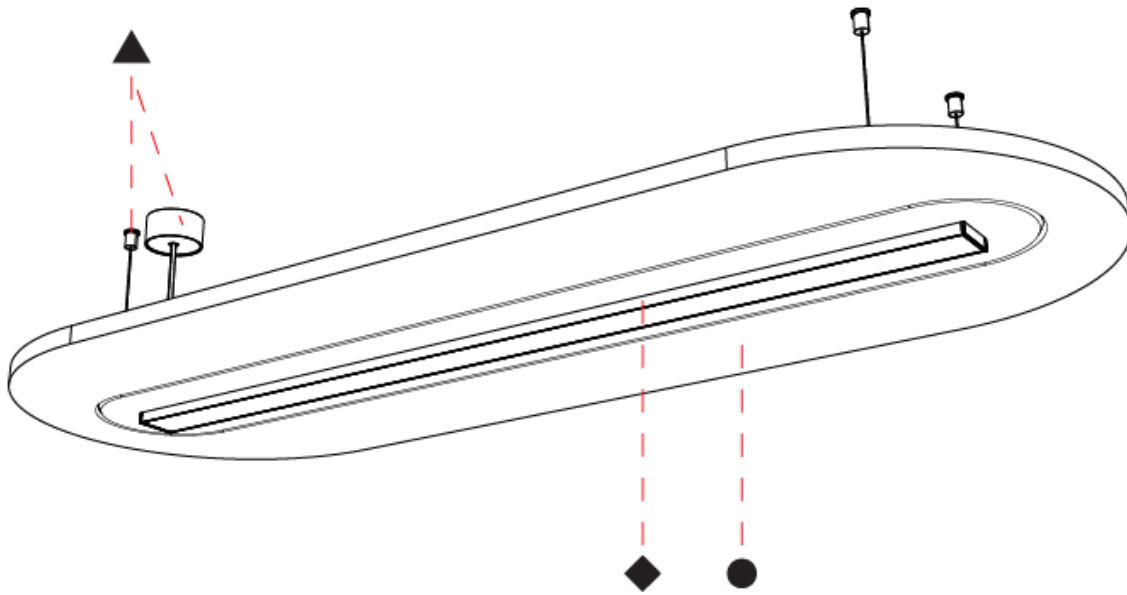

SERENII ROUND SUSPENSION

A3001175-

PROJECT
TYPE
SPECIFIER
QUANTITY
DATE

A